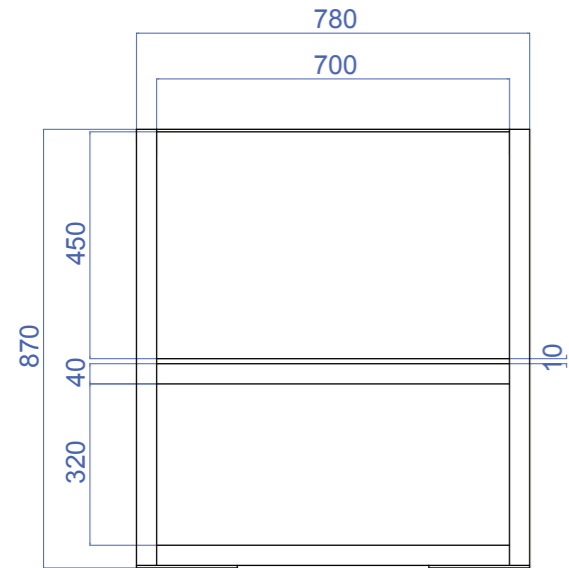

UNIT: mm
SCALE: 15:1

FRONT VIEW

LATERAL VIEW

TOP VIEW

- Glued wood - (different woods of different colours)
- Unique pieces - not glued (can be different woods of different colours)
- MDF white 10mm (**from Novonovo**)
- Acrylic 5mm (**from Novonovo**)

UNIT: mm
SCALE: 15:1
MDF BASE ZOOM

UNIT: mm
SCALE: 15:1

FRONT VIEW

LATERAL VIEW

TOP VIEW

- Glued wood - (different woods of different colours)
- Unique pieces - not glued (can be different woods of different colours)
- MDF white 10mm (**from Novonovo**)
- Acrylic 5mm (**from Novonovo**)