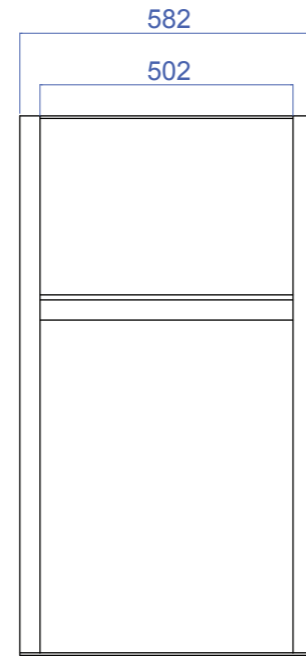

UNIT: mm
SCALE: 15:1

FRONT VIEW

LATERAL VIEW

TOP VIEW

- Glued wood - (different woods of different colours)
- Unique pieces - not glued (can be different woods of different colours)
- MDF white 10mm (**from Novonovo**)
- Acrylic 5mm (**from Novonovo**)

UNIT: mm
SCALE: 15:1
MDF BASE ZOOM

UNIT: mm
SCALE: 15:1

FRONT VIEW

LATERAL VIEW

TOP VIEW

- Glued wood - (different woods of different colours)
- Unique pieces - not glued (can be different woods of different colours)
- MDF white 10mm (**from Novonovo**)
- Acrylic 5mm (**from Novonovo**)