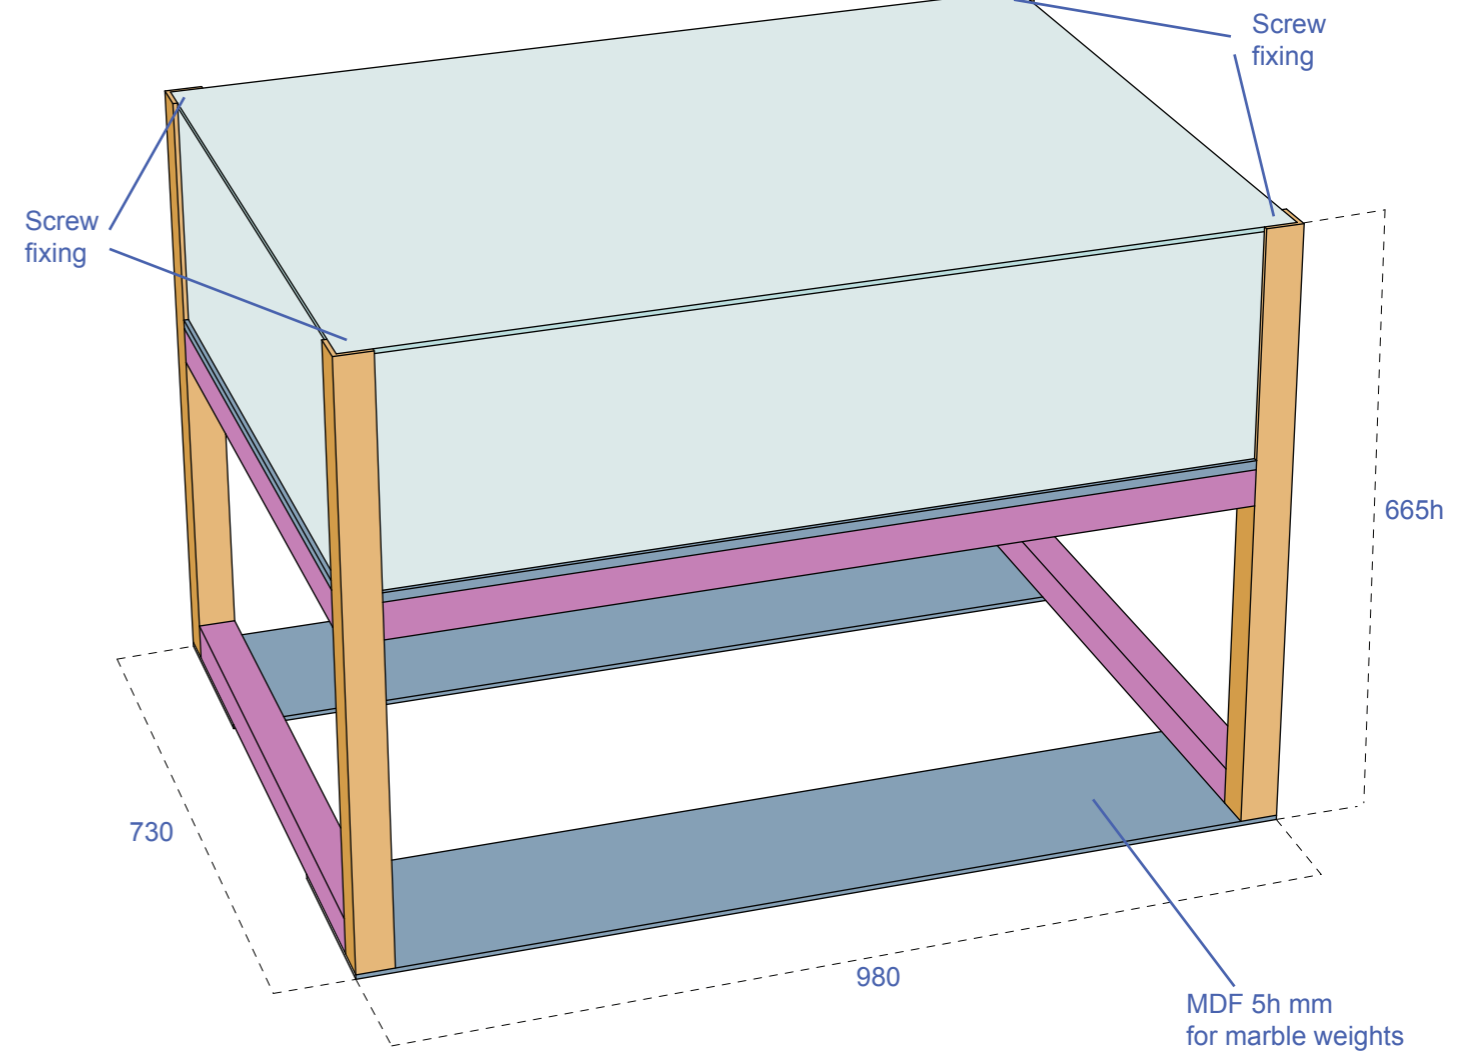

UNIT: mm
SCALE: 15:1

FRONT VIEW

LATERAL VIEW

TOP VIEW

- Glued wood - (different woods of different colours)
- Unique pieces - not glued (can be different woods of different colours)
- MDF white 10mm (**from Novonovo**)
- Acrylic 5mm (**from Novonovo**)

UNIT: mm
SCALE: 15:1
MDF BASE ZOOM

UNIT: mm
SCALE: 15:1

FRONT VIEW

LATERAL VIEW

TOP VIEW

- Glued wood - (different woods of different colours)
- Unique pieces - not glued (can be different woods of different colours)
- MDF white 10mm (**from Novonovo**)
- Acrylic 5mm (**from Novonovo**)