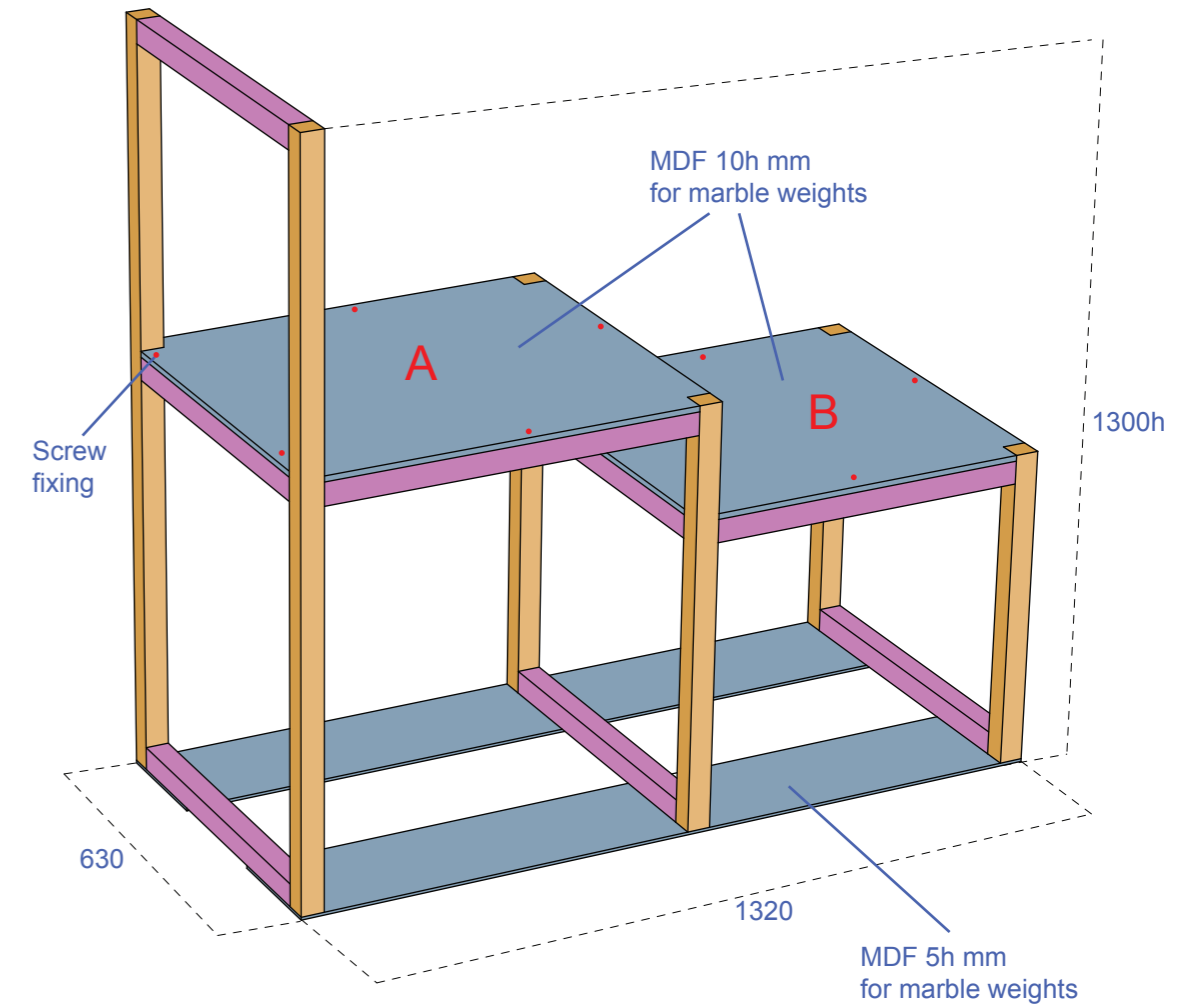

UNIT: mm
SCALE: 15:1
MDF BASE ZOOM

UNIT: mm
SCALE: 15:1

FRONT VIEW

LATERAL VIEW

TOP VIEW

- Glued wood - (different woods of different colours)
- Unique pieces - not glued (can be different woods of different colours)
- MDF white 10mm (**from Novonovo**)
- Acrylic 5mm (**from Novonovo**)

UNIT: mm
SCALE: 15:1
MDF BASE A ZOOM

UNIT: mm
SCALE: 15:1
MDF BASE B ZOOM