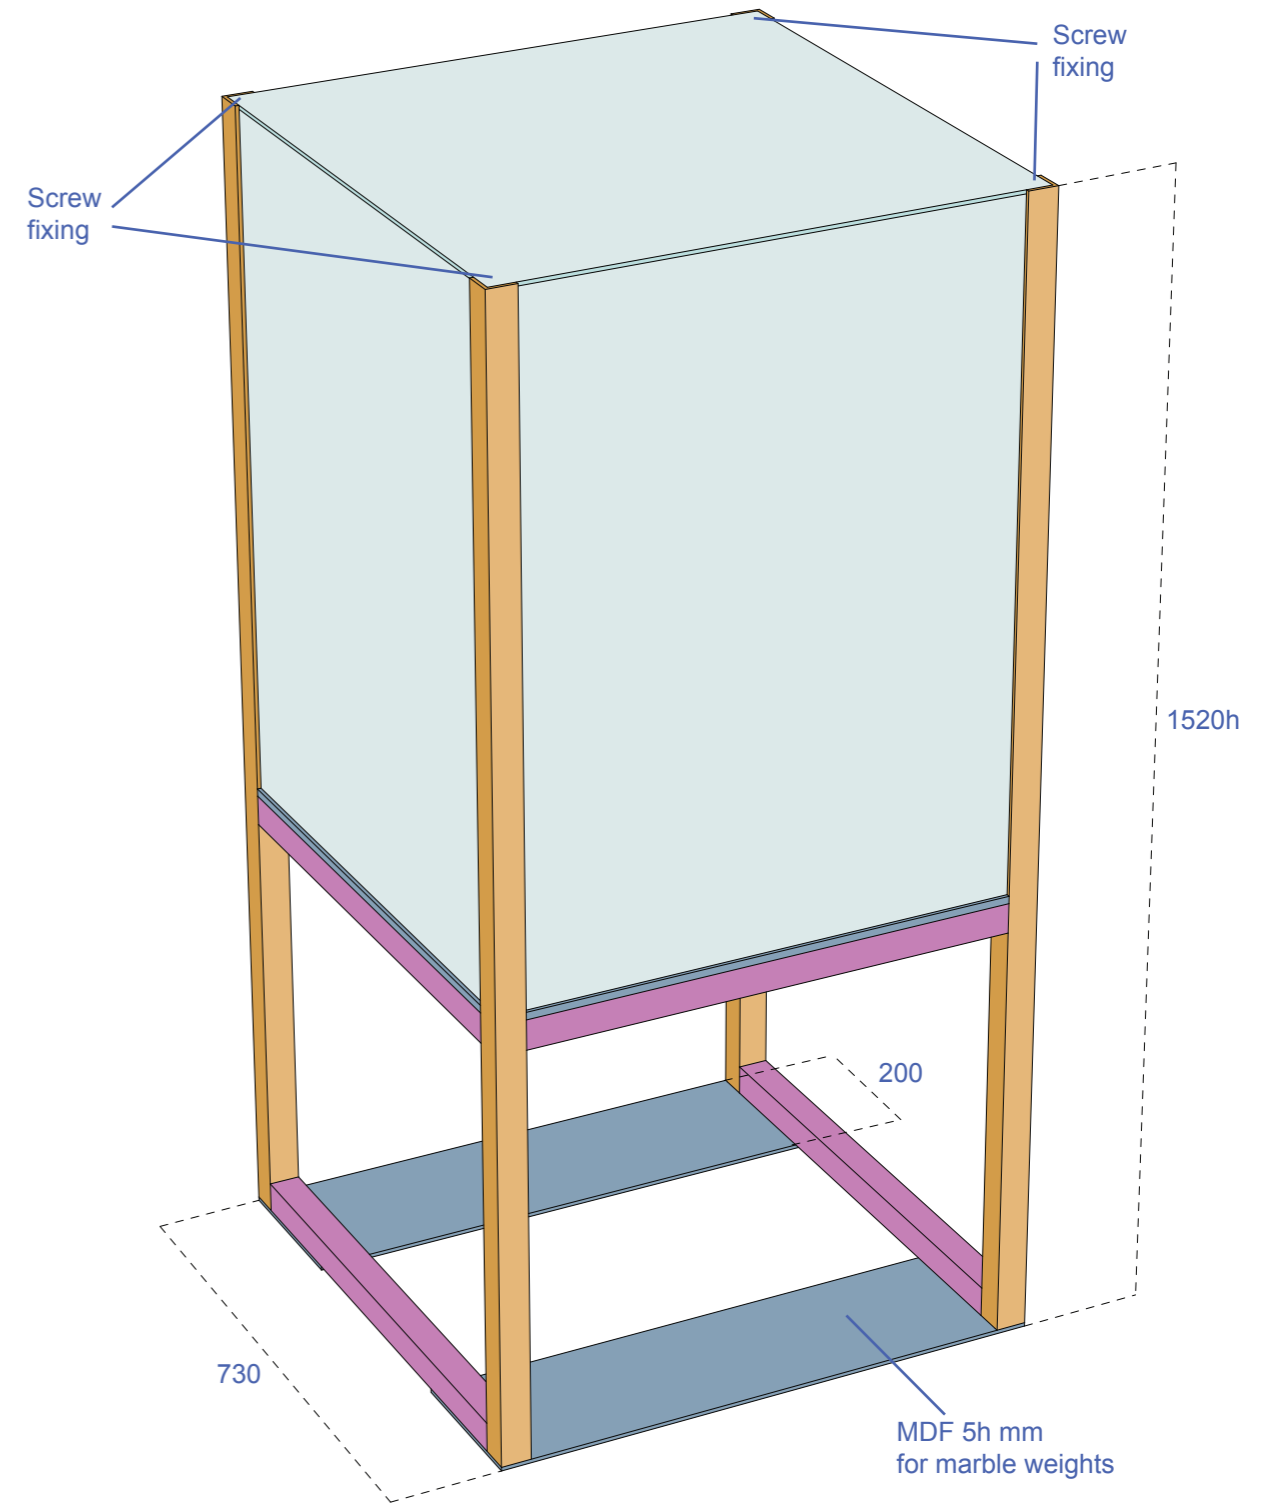

UNIT: mm
SCALE: 15:1

FRONT VIEW

LATERAL VIEW

TOP VIEW

- Glued wood - (different woods of different colours)
- Unique pieces - not glued (can be different woods of different colours)
- MDF white 10mm (**from Novonovo**)
- Acrylic 5mm (**from Novonovo**)

UNIT: mm
SCALE: 15:1
MDF BASE ZOOM

UNIT: mm
SCALE: 15:1

FRONT VIEW

LATERAL VIEW

TOP VIEW

- Glued wood - (different woods of different colours)
- Unique pieces - not glued (can be different woods of different colours)
- MDF white 10mm (**from Novonovo**)
- Acrylic 5mm (**from Novonovo**)