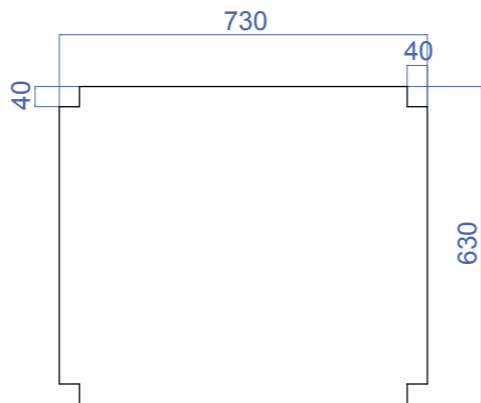

UNIT: mm
SCALE: 15:1
MDF BASE ZOOM

UNIT: mm
SCALE: 15:1

FRONT VIEW

LATERAL VIEW

TOP VIEW

- Glued wood - (different woods of different colours)
- Unique pieces - not glued (can be different woods of different colours)
- MDF white 10mm (**from Novonovo**)
- Acrylic 5mm (**from Novonovo**)

UNIT: mm
SCALE: 15:1
MDF BASE A ZOOM

UNIT: mm
SCALE: 15:1
MDF BASE B ZOOM