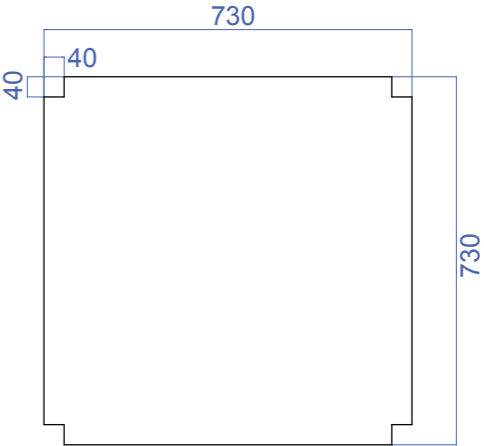

UNIT: mm
SCALE: 15:1

FRONT VIEW

LATERAL VIEW

TOP VIEW

- Glued wood - (different woods of different colours)
- Unique pieces - not glued (can be different woods of different colours)
- MDF white 10mm (**from Novonovo**)
- Acrylic 5mm (**from Novonovo**)

UNIT: mm
SCALE: 15:1
MDF BASE ZOOM

UNIT: mm
SCALE: 15:1

FRONT VIEW

LATERAL VIEW

TOP VIEW

- Glued wood - (different woods of different colours)
- Unique pieces - not glued (can be different woods of different colours)
- MDF white 10mm (**from Novonovo**)
- Acrylic 5mm (**from Novonovo**)