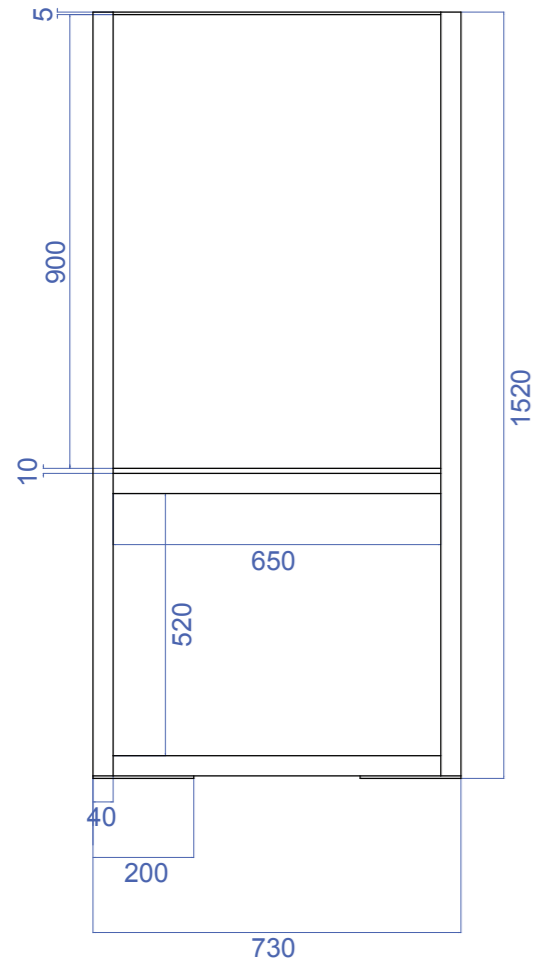

UNIT: mm
SCALE: 15:1

FRONT VIEW

LATERAL VIEW

TOP VIEW

- Glued wood - (different woods of different colours)
- Unique pieces - not glued (can be different woods of different colours)
- MDF white 10mm (**from Novonovo**)
- Acrylic 5mm (**from Novonovo**)

UNIT: mm
SCALE: 15:1
MDF BASE ZOOM

UNIT: mm
SCALE: 15:1

FRONT VIEW

LATERAL VIEW

TOP VIEW

- Glued wood - (different woods of different colours)
- Unique pieces - not glued (can be different woods of different colours)
- MDF white 10mm (**from Novonovo**)
- Acrylic 5mm (**from Novonovo**)