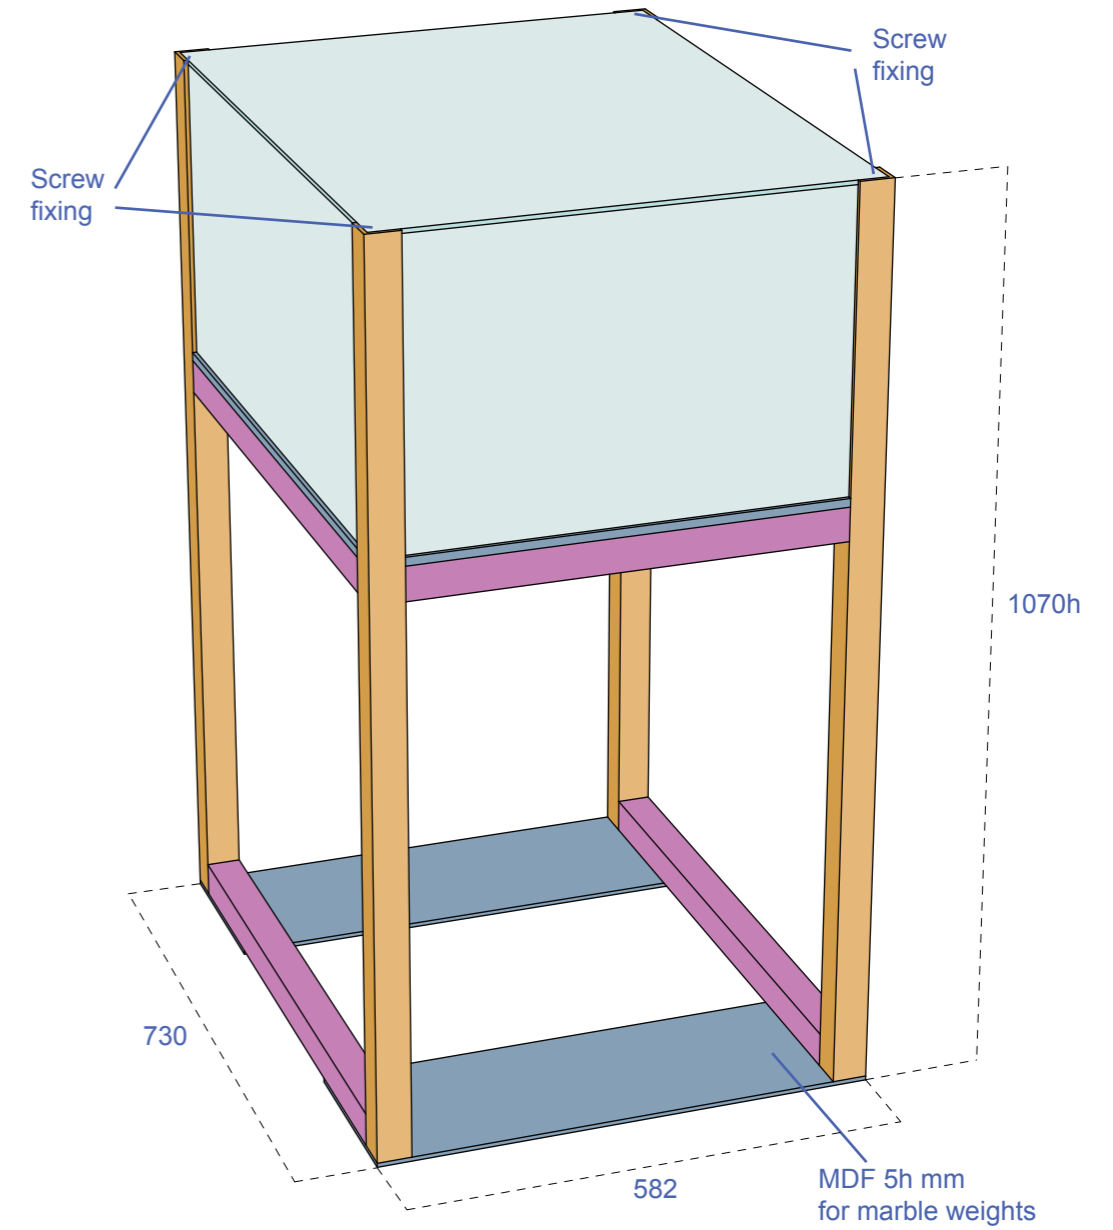

UNIT: mm
SCALE: 15:1
MDF BASE ZOOM

UNIT: mm
SCALE: 15:1

FRONT VIEW

LATERAL VIEW

TOP VIEW

- Glued wood - (different woods of different colours)
- Unique pieces - not glued (can be different woods of different colours)
- MDF white 10mm (**from Novonovo**)
- Acrylic 5mm (**from Novonovo**)