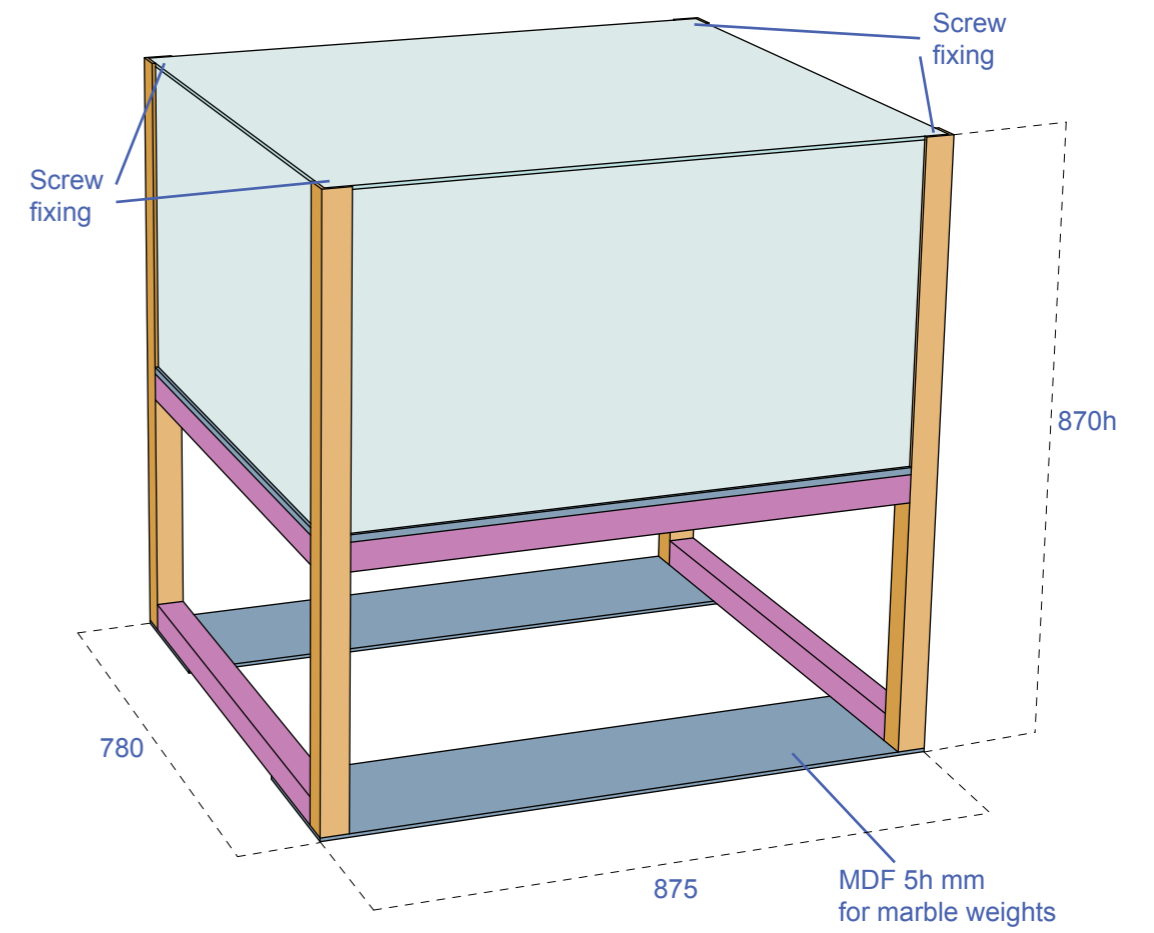

UNIT: mm
SCALE: 15:1
MDF BASE ZOOM

UNIT: mm
SCALE: 15:1

FRONT VIEW

LATERAL VIEW

TOP VIEW

- Glued wood - (different woods of different colours)
- Unique pieces - not glued (can be different woods of different colours)
- MDF white 10mm (**from Novonovo**)
- Acrylic 5mm (**from Novonovo**)

UNIT: mm
SCALE: 15:1
MDF BASE A ZOOM

UNIT: mm
SCALE: 15:1
MDF BASE B ZOOM