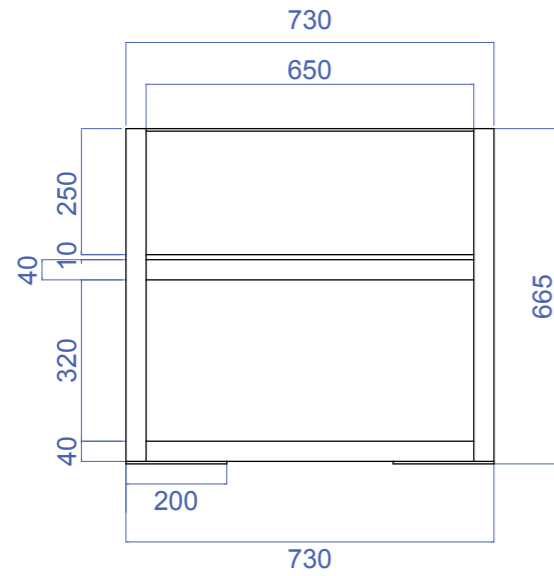

UNIT: mm
SCALE: 15:1

FRONT VIEW

LATERAL VIEW

TOP VIEW

- Glued wood - (different woods of different colours)
- Unique pieces - not glued (can be different woods of different colours)
- MDF white 10mm (**from Novonovo**)
- Acrylic 5mm (**from Novonovo**)

UNIT: mm
SCALE: 15:1
MDF BASE ZOOM

UNIT: mm
SCALE: 15:1

FRONT VIEW

LATERAL VIEW

TOP VIEW

- Glued wood - (different woods of different colours)
- Unique pieces - not glued (can be different woods of different colours)
- MDF white 10mm (**from Novonovo**)
- Acrylic 5mm (**from Novonovo**)