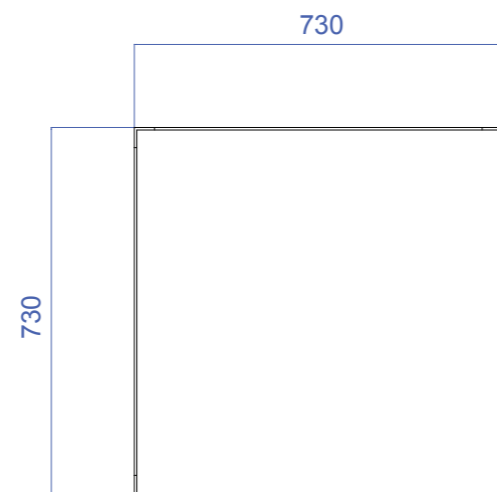

UNIT: mm
SCALE: 15:1

FRONT VIEW

LATERAL VIEW

TOP VIEW

- Glued wood - (different woods of different colours)
- Unique pieces - not glued (can be different woods of different colours)
- MDF white 10mm (**from Novonovo**)
- Acrylic 5mm (**from Novonovo**)

UNIT: mm
SCALE: 15:1
MDF BASE ZOOM

UNIT: mm
SCALE: 15:1

FRONT VIEW

LATERAL VIEW

TOP VIEW

- Glued wood - (different woods of different colours)
- Unique pieces - not glued (can be different woods of different colours)
- MDF white 10mm (**from Novonovo**)
- Acrylic 5mm (**from Novonovo**)