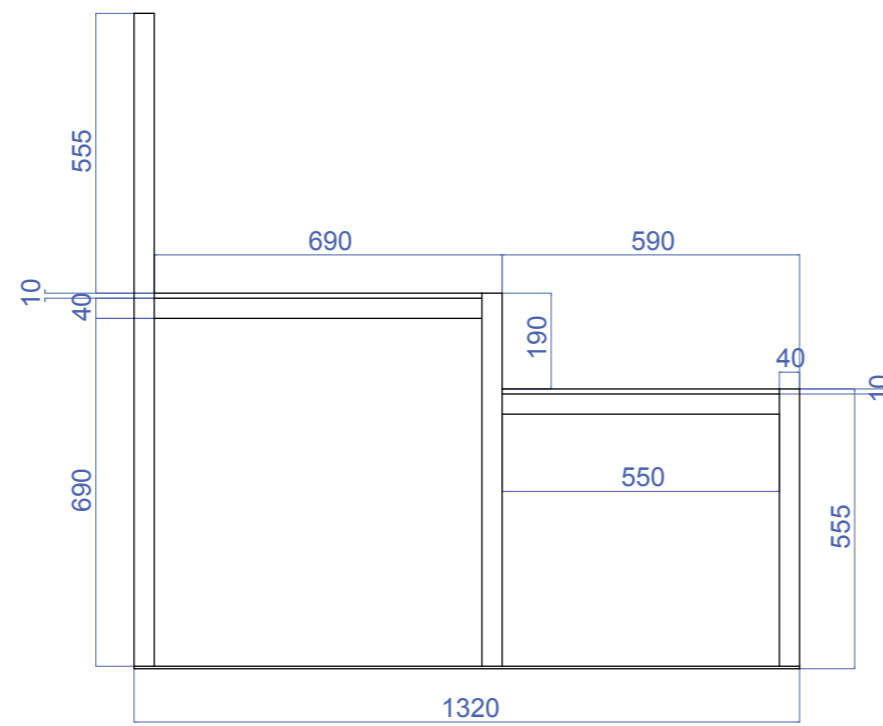

UNIT: mm
SCALE: 15:1
MDF BASE ZOOM

UNIT: mm
SCALE: 15:1

FRONT VIEW

LATERAL VIEW

TOP VIEW

- Glued wood - (different woods of different colours)
- Unique pieces - not glued (can be different woods of different colours)
- MDF white 10mm (**from Novonovo**)
- Acrylic 5mm (**from Novonovo**)

UNIT: mm
SCALE: 15:1
MDF BASE A ZOOM

UNIT: mm
SCALE: 15:1
MDF BASE B ZOOM