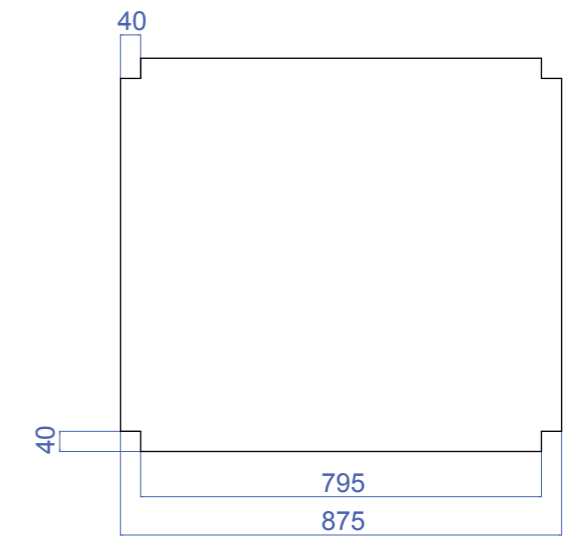

UNIT: mm
SCALE: 15:1
MDF BASE ZOOM

UNIT: mm
SCALE: 15:1

FRONT VIEW

LATERAL VIEW

TOP VIEW

- Glued wood - (different woods of different colours)
- Unique pieces - not glued (can be different woods of different colours)
- MDF white 10mm (**from Novonovo**)
- Acrylic 5mm (**from Novonovo**)

UNIT: mm
SCALE: 15:1
MDF BASE A ZOOM

UNIT: mm
SCALE: 15:1
MDF BASE B ZOOM