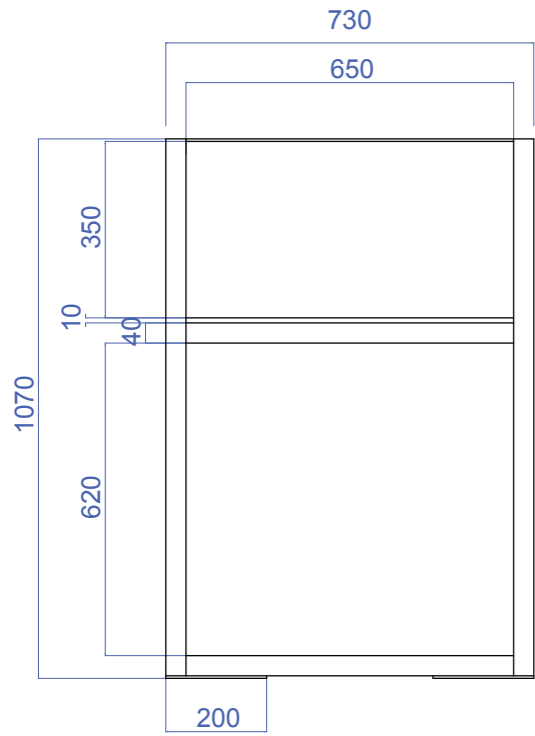

UNIT: mm
SCALE: 15:1

FRONT VIEW

LATERAL VIEW

TOP VIEW

- Glued wood - (different woods of different colours)
- Unique pieces - not glued (can be different woods of different colours)
- MDF white 10mm (**from Novonovo**)
- Acrylic 5mm (**from Novonovo**)

UNIT: mm
SCALE: 15:1
MDF BASE ZOOM

UNIT: mm
SCALE: 15:1

FRONT VIEW

LATERAL VIEW

TOP VIEW

- Glued wood - (different woods of different colours)
- Unique pieces - not glued (can be different woods of different colours)
- MDF white 10mm (**from Novonovo**)
- Acrylic 5mm (**from Novonovo**)