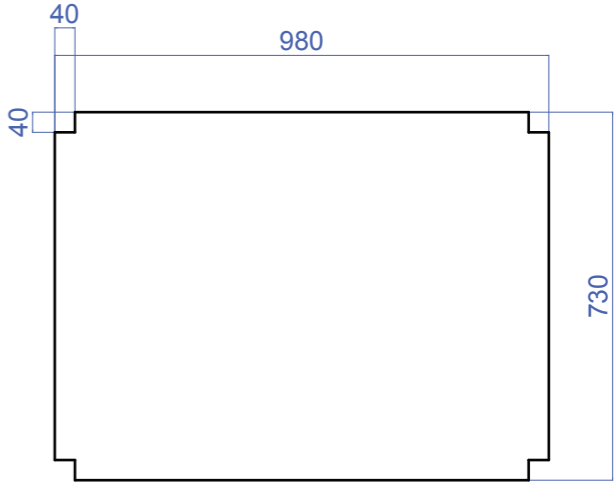

UNIT: mm
SCALE: 15:1

FRONT VIEW

LATERAL VIEW

TOP VIEW

- Glued wood - (different woods of different colours)
- Unique pieces - not glued (can be different woods of different colours)
- MDF white 10mm (**from Novonovo**)
- Acrylic 5mm (**from Novonovo**)

UNIT: mm
SCALE: 15:1
MDF BASE ZOOM

UNIT: mm
SCALE: 15:1

FRONT VIEW

LATERAL VIEW

TOP VIEW

- Glued wood - (different woods of different colours)
- Unique pieces - not glued (can be different woods of different colours)
- MDF white 10mm (**from Novonovo**)
- Acrylic 5mm (**from Novonovo**)