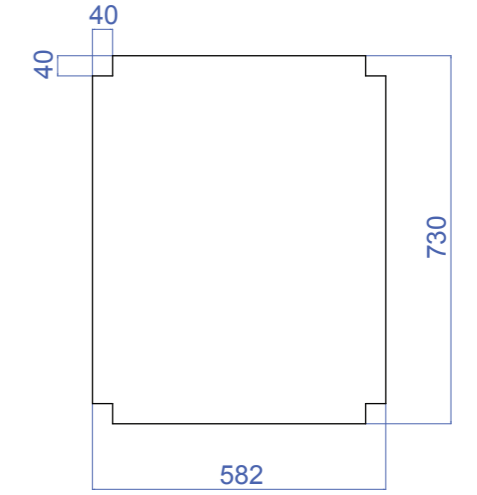

UNIT: mm
SCALE: 15:1
MDF BASE ZOOM

UNIT: mm
SCALE: 15:1

FRONT VIEW

LATERAL VIEW

TOP VIEW

- Glued wood - (different woods of different colours)
- Unique pieces - not glued (can be different woods of different colours)
- MDF white 10mm (**from Novonovo**)
- Acrylic 5mm (**from Novonovo**)

UNIT: mm
SCALE: 15:1
MDF BASE A ZOOM

UNIT: mm
SCALE: 15:1
MDF BASE B ZOOM